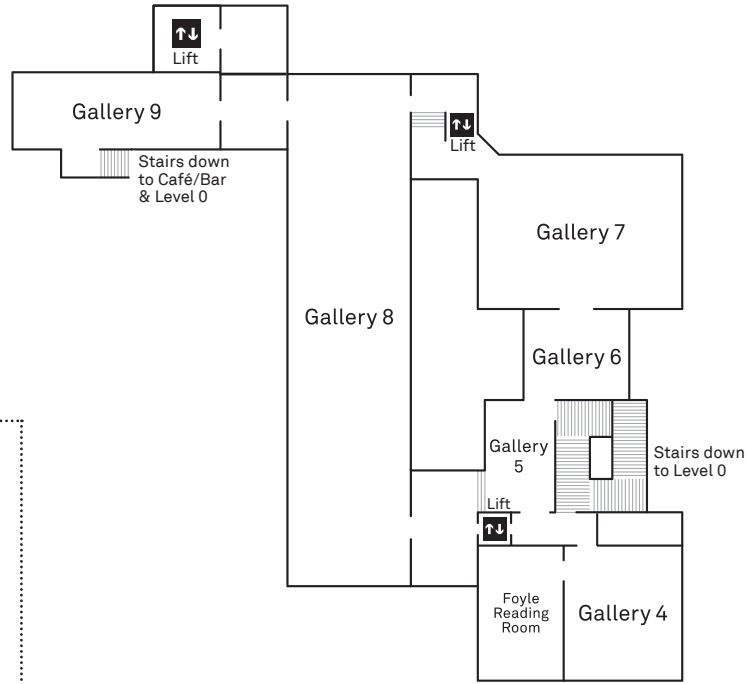

Floor Plan

Whitechapel Gallery

Level 1

Café / Bar Level

Level 0

Level 0

Gallery 1
Closed for installation
Zarina Bhimji opening 19 January

Gallery 2
The Bloomberg Commission:
Josiah McElheny:
The Past Was A Mirage I'd Left Far Behind
7 September 2011–20 July 2012

Gallery 4
Rothko in Britain
9 September 2011–26 February 2012

Main Entrance
Whitechapel Gallery Limited Editions

Throughout the building
Social Sculpture