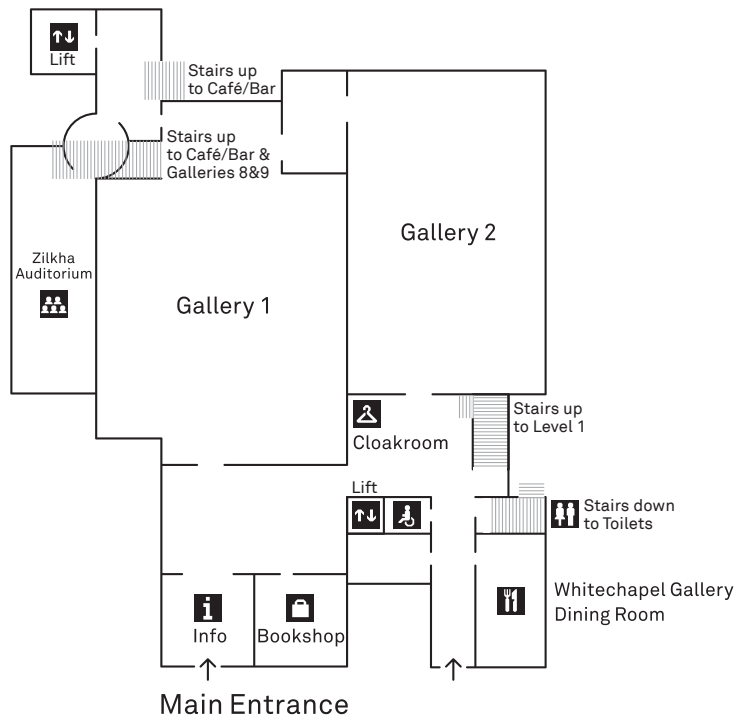

Floor Plan

Whitechapel Gallery

Level 1

Café / Bar Level

Level 0

Level 0

Gallery 1
Closed for installation
Zarina Bhimji opening 19 January

Gallery 2
The Bloomberg Commission:
Josiah McElheny:
The Past Was A Mirage I'd Left Far Behind
7 September 2011–20 July 2012

Zilkha Auditorium
Cristóbal León, Niles Atallah and
Joaquín Cociña, Marthe Thorshaug,
Rachael Rakena, Kelly Nipper
14 October 2011–18 January 2012

Level 1

Galleries 8 & 9
Closed for installation
Zarina Bhimji opening 19 January

Gallery 4
Rothko in Britain
9 September 2011–26 February 2012

Main Entrance
Whitechapel Gallery Limited Editions

Throughout the building
Social Sculpture