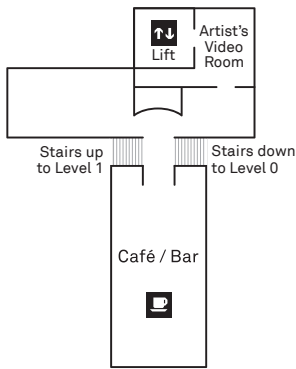

Floor Plan

Whitechapel Gallery

Level 1

Café / Bar Level

Level 0

Level 0

Gallery 1
Closed for installation
Zarina Bhimji opening 19 January

Gallery 2
The Bloomberg Commission:
Josiah McElheny:
The Past Was A Mirage I'd Left Far Behind
7 September 2011–20 July 2012

Gallery 4
Rothko in Britain
9 September 2011–26 February 2012

Main Entrance
Whitechapel Gallery Limited Editions

Throughout the building
Social Sculpture