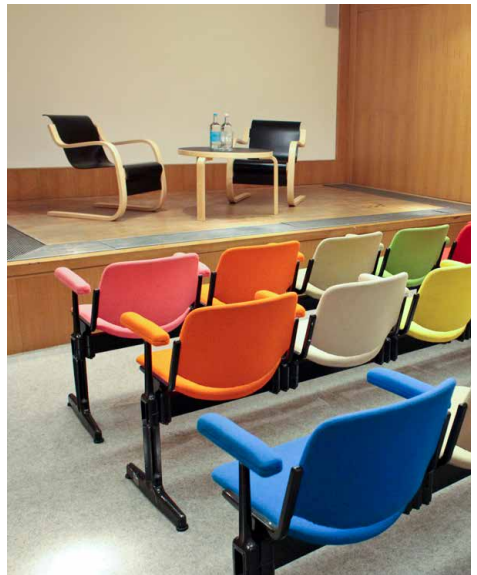

Whitechapel Gallery Venue Hire

Zilkha Auditorium

The wood paneled Zilkha Auditorium is a work of art in itself with its colourful seating designed by Turner Prize nominee **Liam Gillick**. Located at the back of the Gallery, delegates can meander through Galleries 1 or 2 en route to the Auditorium, giving guests time to reflect and be inspired before arriving in this calming space.

The Auditorium stage can hold a variety of set ups to suit your needs and state-of-the-art AV equipment makes this an ideal space for seminars and screenings.

Capacities

Theatre: 104 / 2 additional benches which can seat 6 comfortably